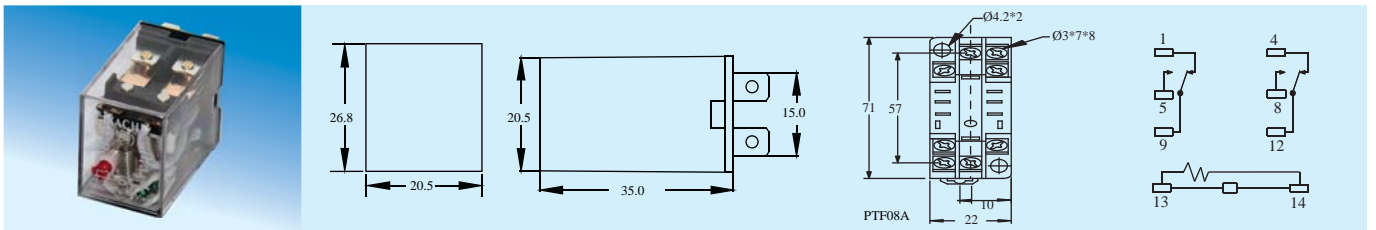

CONTACT RATINGS

Model 型號	MY2-N, LY2-N		MY4-N		MK2P-N		MK3P-N	
	Resistive Load 電阻性負載	Inductive Load 電感性負載	Resistive Load 電阻性負載	Inductive Load 電感性負載	Resistive Load 電阻性負載	Inductive Load 電感性負載	Resistive Load 電阻性負載	Inductive Load 電感性負載
Rated Load 額定負荷	5A, 250VAC 5A, 30VDC	2A, 250VAC 2A, 30VDC	3A, 250VAC 3A, 30VDC	0.8A, 250VAC 1.5A, 30VDC	10A, 250VAC 10A, 28VDC	7A, 250VAC	10A, 120VAC 10A, 28VDC 10A, 250VAC	7A, 250VAC
Carry Current 通電電流	5A	10A	5A		10A			
Max.Switching Current 最大切換電流	250VAC 125VDC		250VAC 125VDC		250VAC 250VDC			
Max.Switching Power 最大切換功率	2,500VA 300W	1,250VA 300W	1,250VA 150W	500VA 150W	2,500VA 280W		2,500VA/1,000VA(NC/NO contact) 280W	

MY2-N

MY4-N

LY2-N

MK2P-N

MK3P-N