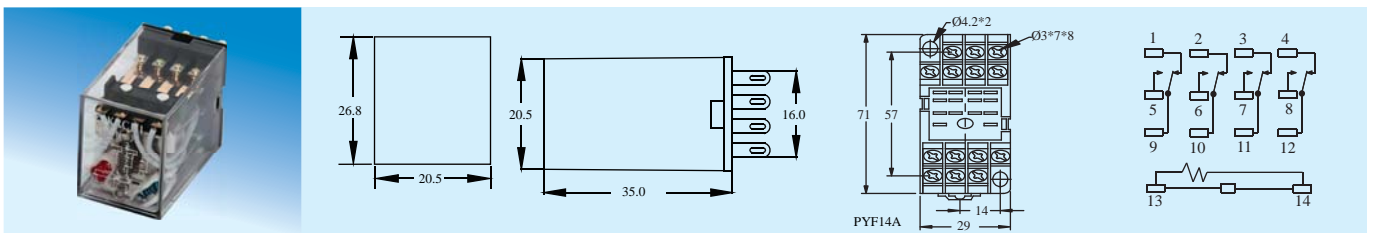

CONTACT RATINGS

Model 型號	MY2-N, LY2-N		MY4-N		MK2P-N		MK3P-N	
	Resistive Load 電阻性負載	Inductive Load 電感性負載	Resistive Load 電阻性負載	Inductive Load 電感性負載	Resistive Load 電阻性負載	Inductive Load 電感性負載	Resistive Load 電阻性負載	Inductive Load 電感性負載
Rated Load 額定負荷	5A, 250VAC 5A, 30VDC	2A, 250VAC 2A, 30VDC	3A, 250VAC 3A, 30VDC	0.8A, 250VAC 1.5A, 30VDC	10A, 250VAC 10A, 28VDC	7A, 250VAC	10A, 120VAC 10A, 28VDC 10A, 250VAC	7A, 250VAC
Carry Current 通電電流	5A	10A	5A		10A			
Max.Switching Current 最大切換電流	250VAC 125VDC		250VAC 125VDC		250VAC 250VDC			
Max.Switching Power 最大切換功率	2,500VA 300W	1,250VA 300W	1,250VA 150W	500VA 150W	2,500VA 280W		2,500VA/1,000VA(NC/NO contact) 280W	

MY2-N

MY4-N

LY2-N

MK2P-N

MK3P-N