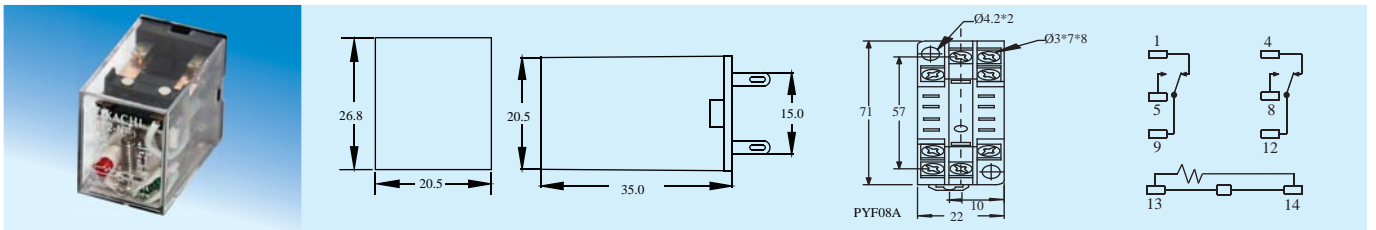

CONTACT RATINGS

Model 型號	MY2-N, LY2-N		MY4-N		MK2P-N		MK3P-N	
	Resistive Load 電阻性負載	Inductive Load 電感性負載	Resistive Load 電阻性負載	Inductive Load 電感性負載	Resistive Load 電阻性負載	Inductive Load 電感性負載	Resistive Load 電阻性負載	Inductive Load 電感性負載
Rated Load 額定負荷	5A, 250VAC 5A, 30VDC	2A, 250VAC 2A, 30VDC	3A, 250VAC 3A, 30VDC	0.8A, 250VAC 1.5A, 30VDC	10A, 250VAC 10A, 28VDC	7A, 250VAC	10A, 120VAC 10A, 28VDC 10A, 250VAC	7A, 250VAC
Carry Current 通電電流	5A	10A	5A		10A			
Max.Switching Current 最大切換電流	250VAC 125VDC		250VAC 125VDC		250VAC 250VDC			
Max.Switching Power 最大切換功率	2,500VA 300W	1,250VA 300W	1,250VA 150W	500VA 150W	2,500VA 280W		2,500VA/1,000VA(NC/NO contact) 280W	

MY2-N

MY4-N

LY2-N

MK2P-N

MK3P-N