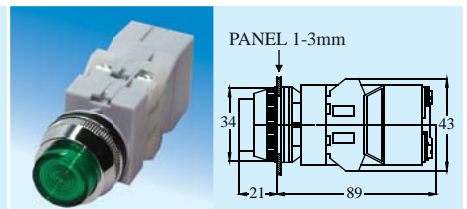

ALTERNATE ILLUMINATED PUSH BUTTON SWITCH WITH TRANSFORMER

變壓器押扣帶燈按鈕開關

SPECIFICATION 規格

AC 125V 10A	AC 250V 6A	AC 500V 3A	DC 150V 2A	DC 250V 1A	DC 500V 0.4A
TNIEPBS	25L	1	1	O	R
Type 類型	Mounting hole 安裝孔位	Voltage 電壓	No. of contact 接點	Type of contact 接點類型	Lens color 透鏡顏色
TNFPB :Flat Head平頭	22:22mm Ø 25:25mm Ø 30:30mm Ø	1.110V 2.220V 3.380V 4.415V	1-4	O :N/O(a)(1/O) C :N/C(b)(1/C) O/C :N/O+N/C (10/C) (1a+1b)	Red紅, Green綠, Yellow黃, White白, Blue藍
TNLPB :Long Head凸頭					
TNIEPB :Mushroom Head香菇頭					Red紅, Green綠, Yellow黃
TNIEPBS:Small Mushroom Head小香菇頭					

TNLPB-30L