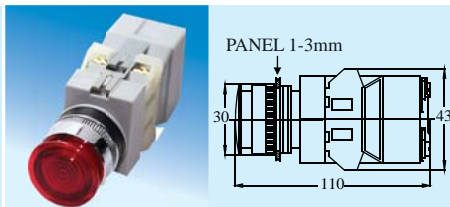

TNIEPBS-30L

TNIEPBS-25L