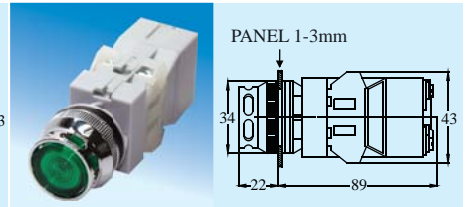

ALTERNATE ILLUMINATED PUSH BUTTON SWITCH WITH TRANSFORMER

變壓器押扣帶燈按鈕開關

SPECIFICATION 規格

AC 125V 10A	AC 250V 6A	AC 500V 3A	DC 150V 2A	DC 250V 1A	DC 500V 0.4A
TNIEPBS	25L	1	1	O	R
Type 類型	Mounting hole 安裝孔位	Voltage 電壓	No. of contact 接點	Type of contact 接點類型	Lens color 透鏡顏色
TNFPB :Flat Head平頭	22:22mm Ø 25:25mm Ø 30:30mm Ø	1.110V 2.220V 3.380V 4.415V	1-4	O :N/O(a)(1/O) C :N/C(b)(1/C) O/C :N/O+N/C (10/C) (1a+1b)	Red紅, Green綠, Yellow黃, White白, Blue藍
TNLPB :Long Head凸頭					
TNIEPB :Mushroom Head香菇頭					Red紅, Green綠, Yellow黃
TNIEPBS:Small Mushroom Head小香菇頭					

TNFPB-30L