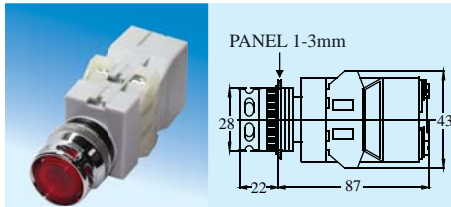

ALTERNATE ILLUMINATED PUSH BUTTON SWITCH WITH TRANSFORMER

變壓器押扣帶燈按鈕開關

SPECIFICATION 規格

AC 125V 10A	AC 250V 6A	AC 500V 3A	DC 150V 2A	DC 250V 1A	DC 500V 0.4A
TNIEPBS	25L	1	1	O	R
Type 類型	Mounting hole 安裝孔位	Voltage 電壓	No. of contact 接點	Type of contact 接點類型	Lens color 透鏡顏色
TNFPB :Flat Head平頭	22:22mm Ø 25:25mm Ø 30:30mm Ø	1.110V 2.220V 3.380V 4.415V	1-4	O :N/O(a)(1/O) C :N/C(b)(1/C) O/C :N/O+N/C (10/C) (1a+1b)	Red紅, Green綠, Yellow黃, White白, Blue藍
TNLPB :Long Head凸頭					
TNIEPB :Mushroom Head香菇頭					Red紅, Green綠, Yellow黃
TNIEPBS:Small Mushroom Head小香菇頭					

TNFPB-22L