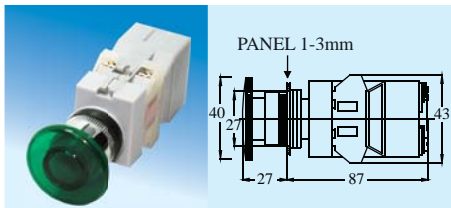

TNIEPB-22L