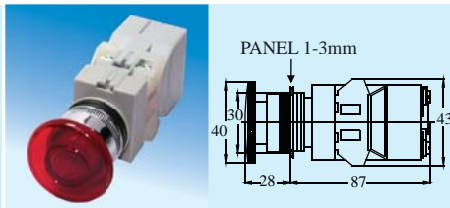

TNIEPB-30L

TNIEPB-25L