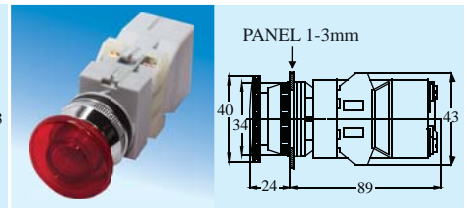

TNIEPB-30L