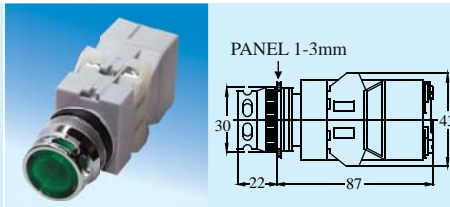

TNFPB-30L

TNFPB-25L