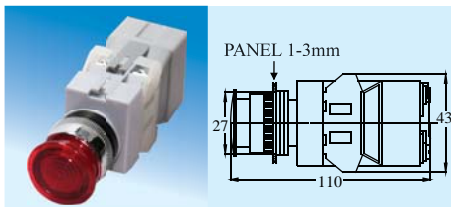

TNIEPBS-22L