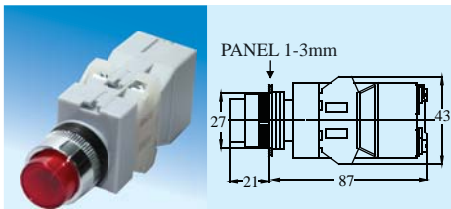

ALTERNATE ILLUMINATED PUSH BUTTON SWITCH WITH TRANSFORMER

變壓器押扣帶燈按鈕開關

SPECIFICATION 規格

AC 125V 10A	AC 250V 6A	AC 500V 3A	DC 150V 2A	DC 250V 1A	DC 500V 0.4A
TNIEPBS	25L	1	1	O	R
Type 類型	Mounting hole 安裝孔位	Voltage 電壓	No. of contact 接點	Type of contact 接點類型	Lens color 透鏡顏色
TNFPB :Flat Head平頭	22:22mm Ø 25:25mm Ø 30:30mm Ø	1.110V 2.220V 3.380V 4.415V	1-4	O :N/O(a)(1/O) C :N/C(b)(1/C) O/C :N/O+N/C (10/C) (1a+1b)	Red紅, Green綠, Yellow黃, White白, Blue藍
TNLPB :Long Head凸頭					
TNIEPB :Mushroom Head香菇頭					Red紅, Green綠, Yellow黃
TNIEPBS:Small Mushroom Head小香菇頭					

TNLPB-22L