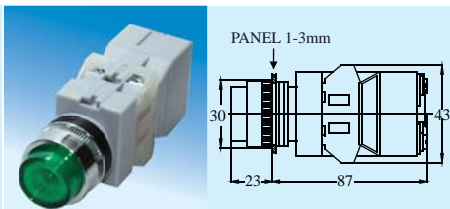

TNLPB-30L

TNLPB-25L